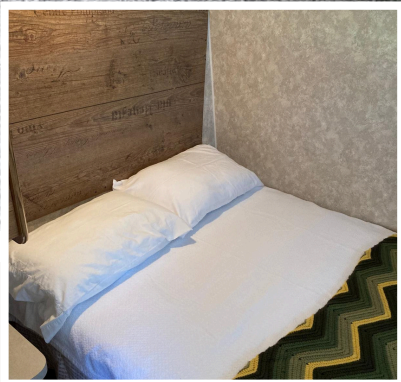

# Unit 23A

Accommodation:

1/1

One Full bed

One Bathroom

**CAMP AND COTTAGE RV PARK**

**10021 CHEMSTRAND RD. PENSACOLA, FL 32514**

**PHONE: 850-490-6782**