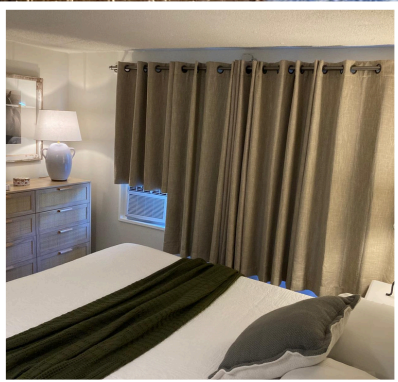

Unit 20

Accommodation:

1/1

One Queen bed

One Bathroom

CAMP AND COTTAGE RV PARK
10021 CHEMSTRAND RD. PENSACOLA, FL 32514
PHONE: 850-490-6782